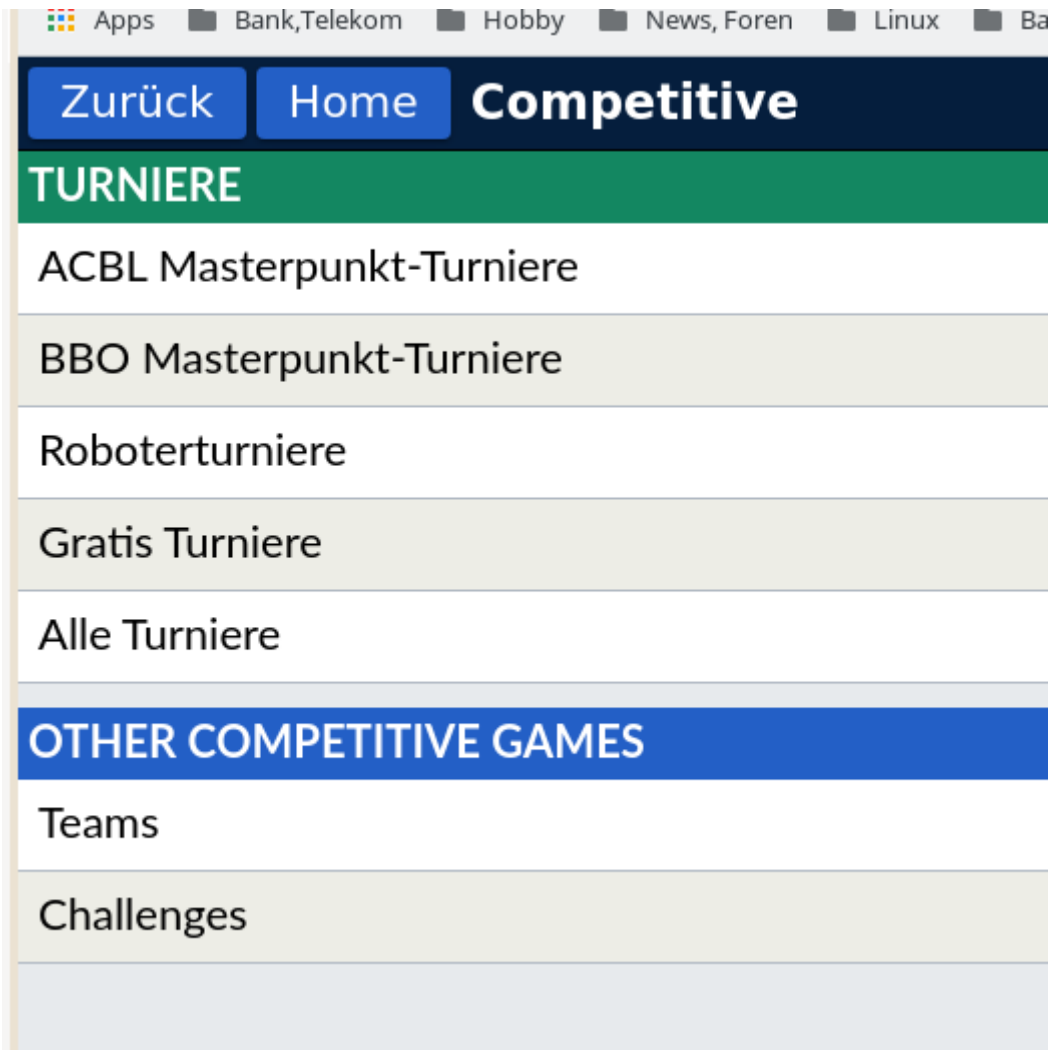

**BeBRIDGE** BeBRIDGE - The New Online Magazine  
by Le Bridgeur

 Video: Dealing With Difficult Bidding Problems - With

 BBF: Is there an (easy) way to export all tournament

 BBF: What does

Personen Verlauf Konto

LCZero - Mozilla Firefox Bridge Base Online - Google Chrom fahclient: tail - Konsole BBO-Hilfe.odt - LibreOffice Writer

**Bild 3**

Bild 4

Bild 5

Zurück

Home